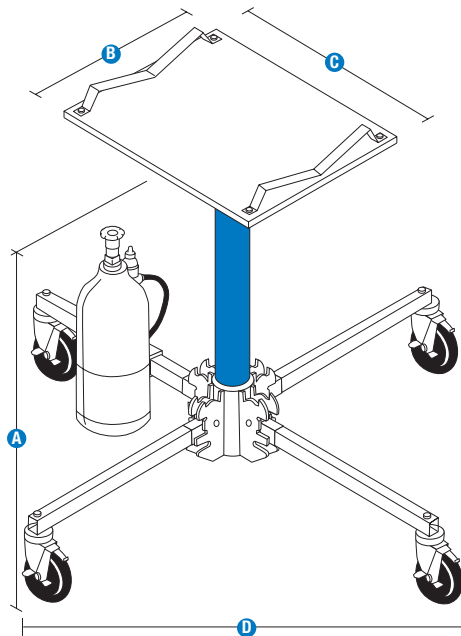

Genie® Super Hoist™ GH™ -3.8 & GH-5.6

Specifications

Models	GH-3.8		GH-5.6	
Measurements	US	METRIC	US	METRIC
A Height - stowed	3 ft 5 in	1.04 m	4 ft 6 in	1.37 m
Height - lifting height	12 ft 5.6 in	3.80 m	18 ft 4.5 in	5.6 m
B Standard base Length - platform	1 ft 5 in	0.43 m	1 ft 5 in	0.43 m
C Standard base Width - platform	2 ft	0.61 m	2 ft	0.61 m
D Width - base (corner to corner)	4 ft 5 in	1.35 m	4 ft 5 in	1.35 m

Productivity

Load capacity	300 lb	136 kg	250 lb	113 kg
Storage/transport dimensions	14×14×39.5 in	0.36×0.36×1.0 m	14×14×39.5 in	0.36×0.36×1.0 m

Power

Recommended PSI	85 psi	5.86 bar	85 psi	5.86 bar
-----------------	--------	----------	--------	----------

Weight and Floor Loading

Weight	75 lb	34 kg	82 lb	37 kg
--------	-------	-------	-------	-------

Genie® Super Hoist™ GH™ -3.8 & GH-5.6

SKU: Standard Model

- **GH380001C00002:** Super Hoist GH-3.8
- **GH560001C00002:** Super Hoist GH-5.6

* Build to Order

Option availability		S	S+	BtO
Chassis	Portable compact design for easy transport and storage	✓	✓	✓
	Powered by CO2 or compressed air	✓	✓	✓
	Quick setup requires no tools	✓	✓	✓
Mast	Auto-lubricating cylinder	✓	✓	✓
	Removable one-piece platform with a twist of the wrist	✓	✓	✓
	Up/down dump valve activated by patented control handle	✓	✓	✓
Wheels	8in/20.32cm solid non-marking wheels	✓	✓	✓
	Braking casters	✓	✓	✓
	Fold-up legs for easy storage	✓	✓	✓