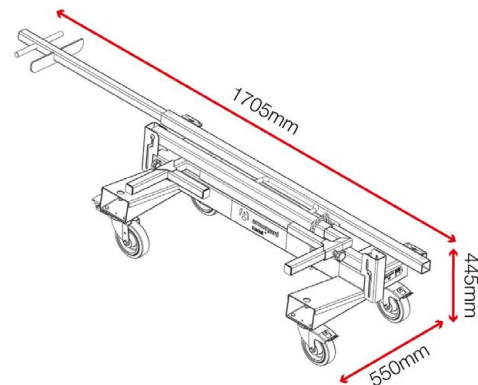

loadall™

Product code: LA750-PRO

- » Unique trolley for storing & transporting sheets & lengths of material.
- » LoadAll LA750 with telescopic safety handle and adjustable clamps.
- » Unique H-frame design to manoeuvre easily around corners.

Watch the LoadAll
in action

Product features

Suitable for site

Heavy-duty 6" castors

Lashing points

Working load limit
750kg

Collapsible

Stackable

Built in handles

Product specifications

Weight	70kg
Colour	Black grey; RAL 7021
Finished coating	Powder coated
Material & thickness	3mm steel
How are castors fitted?	Castor plates
Assembly required?	Yes

Dimensions - External dimensions includes protrusions

- Contact Armorgard to find out more

LoadAll LA750

LoadAll LA1000

LoadAll LA1500

Disclaimer: all dimensions and weights are approximate