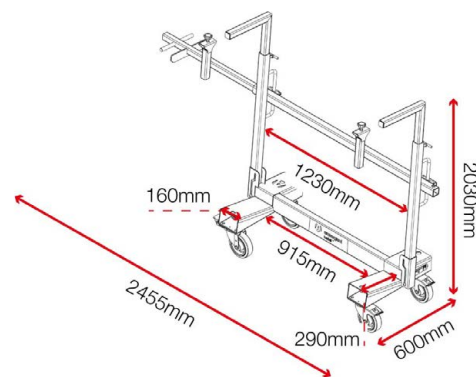

Watch the LoadAll
in action

Product features

Suitable for site

Heavy-duty 6" castors

Lashing points

Working load limit
750kg

Collapsible

Stackable

Built in handles

Product specifications

Weight	70kg
Colour	Black grey; RAL 7021
Finished coating	Powder coated
Material & thickness	3mm steel
How are castors fitted?	Castor plates
Assembly required?	Yes

Dimensions - External dimensions includes protrusions

- Contact Armorgard to find out more

LoadAll LA750

LoadAll LA1000

LoadAll LA1500

Disclaimer: all dimensions and weights are approximate